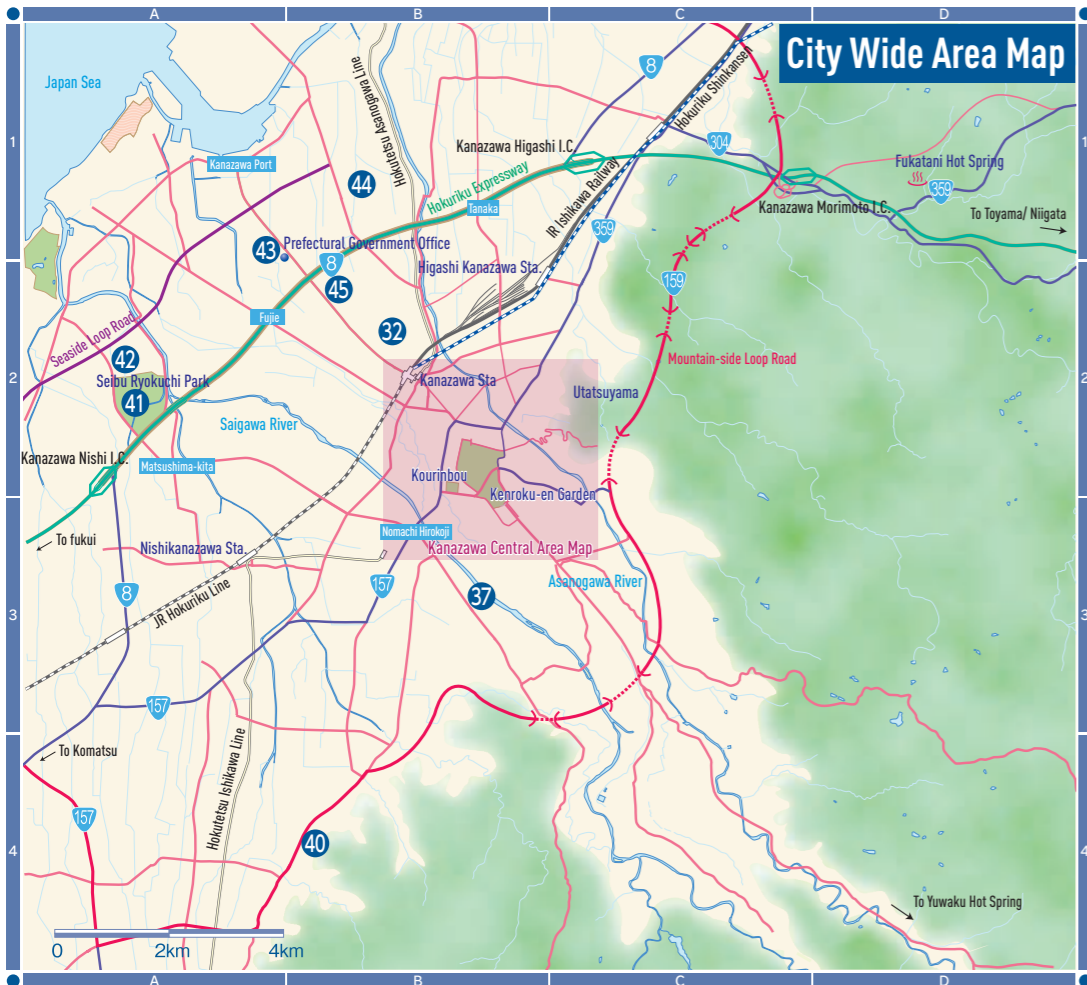

Kanazawa City Convention Site Map

| No. | Facility Name | No. | Facility Name |
|-----|--|-----|---|
| 1 | The Kanazawa Theatre | 26 | Ishikawa Ongakudo |
| 2 | Shiinoki Cultural Complex, Ishikawa Prefecture | 27 | ANA Holiday Inn Kanazawa Sky |
| 3 | Ishikawa Prefecture Social Welfare Hall | 28 | ANA Crowne Plaza Hotel Kanazawa |
| 4 | Hondanomori Hall | 29 | Hotel Nikko Kanazawa |
| 5 | Hondanomori Meeting Room | 30 | APA Hotel Kanazawa |
| 6 | Ishikawa Prefectural Museum of Art | 31 | Ishikawa Prefectural Center for Women |
| 7 | Ishikawa Prefectural Noh Theater | 32 | Kanazawa Workers Plaza |
| 8 | Kanazawa Bunka Hall | 34 | Hotel Kanazawa |
| 9 | Ishikawa Prefecture Bunkyo Hall | 35 | TKP Kanazawa Shinkansen-guchi Conference Rooms |
| 10 | Kanazawa Tokyo Hotel | 36 | Aeon Cinema Kanazawa FORUS |
| 11 | Kanazawa New Grand Hotel | 37 | Tsujiike Teien |
| 12 | Kanazawa Chamber of Commerce and Industry | 38 | TKP Kanazawa Conference Center |
| 13 | Ishikawa Kyoiku Kaikan | 39 | Ishikawa Prefectural Juvenile Training Center |
| 14 | Korinbo Plaza | 40 | Kanazawa Kokusai Hotel |
| 15 | Kanazawa Kenroku-so | 41 | Ishikawa Industrial Exhibition Hall |
| 16 | Hokkoku Shimbun Kaikan | 42 | Ishikawa Sports Center |
| 17 | Hokkoku Shimbun Akabane Hall | 43 | Ishikawa Industrial Promotion Center |
| 18 | Kanazawa Student Community Civic Center | 44 | Kanazawa Ryutsu Kaikan |
| 19 | Kanazawa Hakuchoro Hotel Sanraku | 45 | Ishikawa Prefecture Workers' Welfare and Culture Center |
| 20 | KKR Hotel Kanazawa | 46 | Kinjohro |
| 21 | Kanazawa Omicho Exchange Plaza | 47 | Hyatt Centric Kanazawa |
| 22 | IT Business Plaza Musashi | 48 | TKP Garden City PREMIUM Kanazawa Station, West Exit |
| 23 | Kanazawa Art Hall | 49 | Kanazawa Nagadohe Youth Exchange Center |
| 24 | Garden Hotel Kanazawa | | |
| 25 | Motenashi Dome Basement Event Square | | |