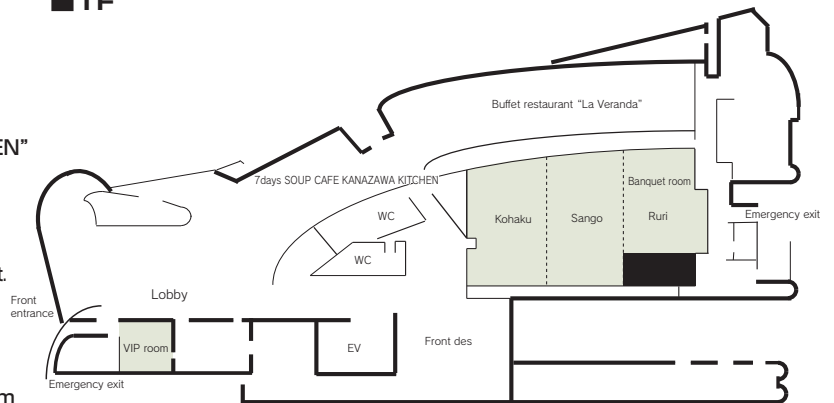

■ Restaurants/Cafés  
 • Buffet restaurant "La Veranda"  
 • Japanese cuisine "Kanazawa Saishun"  
 • Restaurant & Bar "Arc en Ciel"  
 • 7days SOUP CAFE "KANAZAWA KITCHEN"

■ Parking Capacity  
**78** vehicles (In order of arrival, pay)  
 If the parking lot is full, we will guide you to an affiliated parking lot.

## Floor plan

### ■ Convention site

Site name	Floor	Area (㎡)	Width × Depth (m) (m)	Ceiling height (m)	Capacity (persons)					Remarks
					Fixed seats	School	Theater	Seated	Buffet	
Kohaku	1	75	6.2 × 10.75	4.8	—	45	50	30	40	
Sango	1	75	6.2 × 10.75	4.8	—	45	50	30	40	
Ruri	1	70	6.2 × 8.0	4.8	—	45	50	30	40	
Double (Kohaku, Sango)	1	150	13.1 × 11.64	4.8	—	75	120	60	100	
Triple (Kohaku, Sango, Ruri)	1	220	19.3 × 11.98	4.8	—	100	170	100	160	
Quadruple (Kohaku, Sango, Ruri, La Veranda)	1	410	19.33 × 19.3	4.8	—	200	300	200	300	
VIP room	1	13	3.55 × 3.10	2.7	5	—	—	—	—	Room layout cannot be changed.
Arc en Ciel	14	121	10.0 × 13.8	2.2	—	60	60	80	120	