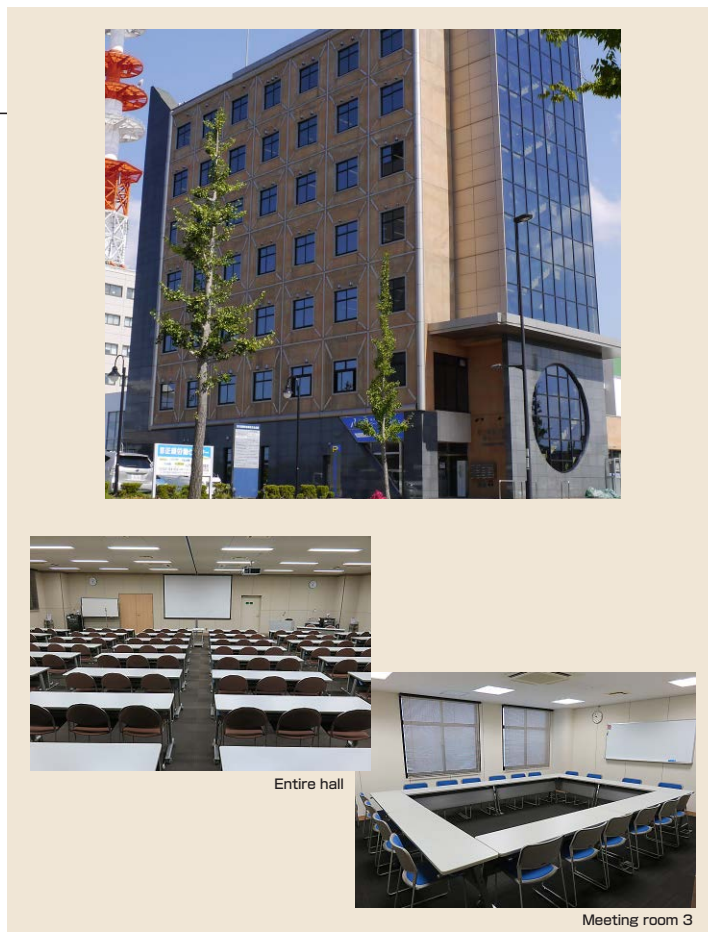

6 Ishikawa Prefecture Workers' Welfare and Culture Center

(Friend Park Ishikawa)

3-3-5 Sainen, Kanazawa 920-0024
 TEL: 076-234-2421 FAX: 076-231-1731
 URL: <https://ishikawa-rofukukyo.jp/friendpark/>

■ Number of seats
150 seats (Halls)

■ Traffic access
 5-min bus ride from JR Kanazawa Station
 (Get off at Ekinishi godochosha-mae and walk for 1 min.)
 5 min by taxi from JR Kanazawa Station

■ Hours
 9:00am~7:40pm

■ Date to start accepting reservation
 One year before the date of use

■ Accommodation
 None

■ Restaurants/Cafés
 None

■ Parking Capacity
20 vehicles (free)

■ Remarks
 Smoking room (2nd-floor)
 No need to set up the site and return it to its original state

Floor plan

■ 2F

■ Convention site

Site name	Floor	Area (㎡)	Width×Depth (m) (m)	Ceiling height (m)	Capacity (persons)					Remarks
					Fixed seats	School	Theater	Seated	Buffet	
Entire hall	2	198	15.0×13.2	3.0	—	144	—	—	—	Chairs:190 Square shaped layout:60
Hall 1	2	96	7.3×13.2	3.0	—	72	—	—	—	Square shaped layout:48
Hall 2	2	102	7.7×13.2	3.0	—	72	—	—	—	Square shaped layout:48
Meeting room 1	3	40	7.0× 5.7	2.5	—	20	—	—	—	Square shaped layout:22
Meeting room 2	4	69	9.5× 7.3	2.5	—	36	—	—	—	Square shaped layout:36
Meeting room 3	5	40	7.0× 5.7	2.5	—	20	—	—	—	Square shaped layout:22
Meeting room 4 (Round table)	7	37	6.5× 5.7	2.5	14	—	—	—	—	