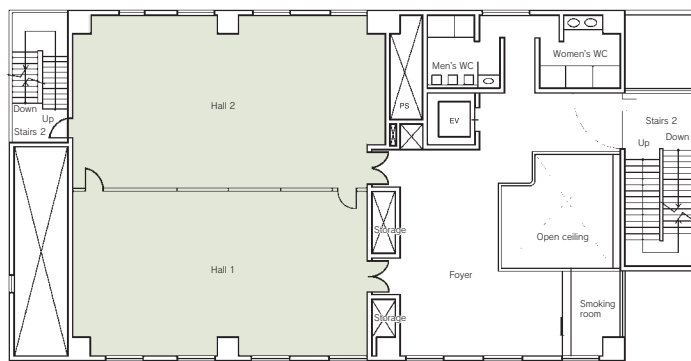

■ Accommodation
 None

■ Restaurants/Cafés
 None

■ Parking Capacity
20 vehicles (free)

■ Remarks
 Smoking room (2nd-floor)
 No need to set up the site and return it to its original state

Floor plan

■ 2F

■ Convention site

Site name	Floor	Area (㎡)	Width×Depth (m) (m)	Ceiling height (m)	Capacity (persons)					Remarks
					Fixed seats	School	Theater	Seated	Buffet	
Entire hall	2	198	15.0×13.2	3.0	—	144	—	—	—	Chairs:190 Square shaped layout:60
Hall 1	2	96	7.3×13.2	3.0	—	72	—	—	—	Square shaped layout:48
Hall 2	2	102	7.7×13.2	3.0	—	72	—	—	—	Square shaped layout:48
Meeting room 1	3	40	7.0× 5.7	2.5	—	20	—	—	—	Square shaped layout:22
Meeting room 2	4	69	9.5× 7.3	2.5	—	36	—	—	—	Square shaped layout:36
Meeting room 3	5	40	7.0× 5.7	2.5	—	20	—	—	—	Square shaped layout:22
Meeting room 4 (Round table)	7	37	6.5× 5.7	2.5	14	—	—	—	—	

Width × Depth and the floor area may differ depending on the shape of the room.