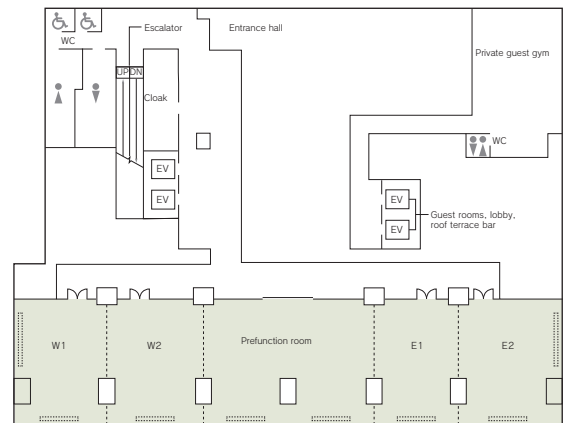

■ Accommodation  
 • Twin: 104  
 • King: 142  
 • Suite: 7  
 Total: 253 rooms

■ Restaurants/Cafés  
 • FIVE - Grill & Lounge..... 188seats  
 • RoofTerrace Bar ..... 61seats

■ Parking Capacity  
**243** vehicles (CROSS GATE KANAZAWA) / additional fee

■ Remarks  
 Hyatt House Kanazawa located next to Hyatt Centric Kanazawa for medium- to long-term stays (Total: 92 rooms)  
 Contact Hyatt Centric Kanazawa for details.

## Floor plan

■ 2F

### ■ Convention site

Site name	Floor	Area(m <sup>2</sup> )	Width × Depth (m)	Ceiling height(m)	Capacity (persons)					Remarks
					Fixed seats	School	Theater	Seated	Buffet	
W	2	169	15.7 × 10.7	4.3	—	60	108	60	50	
W1	2	79	7.3 × 10.7	4.3	—	36	49	45	—	
W2	2	90	8.4 × 10.7	4.3	—	40	63	54	—	
PFR (Prefunction room)	2	160	14.8 × 10.7	4.3	—	—	—	—	50	
E	2	171	15.7 × 10.7	4.3	—	60	108	60	50	
E1	2	79	7.3 × 10.7	4.3	—	36	49	45	—	
E2	2	92	8.4 × 10.7	4.3	—	40	63	54	—	
W+PFR+E	2	500	46.3 × 10.7	4.3	—	100	200	60	150	