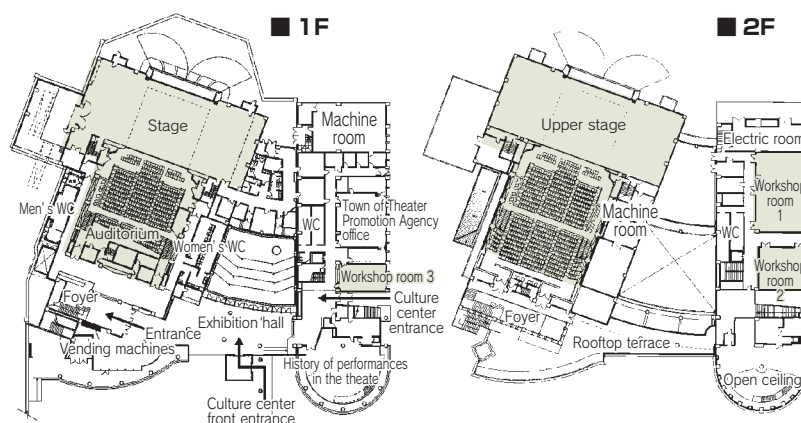

Floor plan

■ Convention site

Site name	Floor	Area(m²)	Width × Depth (m)	Ceiling height(m)	Capacity (persons)					Remarks
					Fixed seats	School	Theater	Seated	Buffet	
Noto Engekido Theater	1	—	—	—	651	—	—	—	—	
Workshop room1	2	170	17.0 × 10.0	2.9	—	80	—	—	—	
Workshop room2	2	90	9.6 × 9.3	2.9	—	30	—	—	—	
Workshop room3	1	58	5.8 × 10.0	2.9	—	15	—	—	—	

Width × Depth and the floor area may not match depending on the shape of the room.