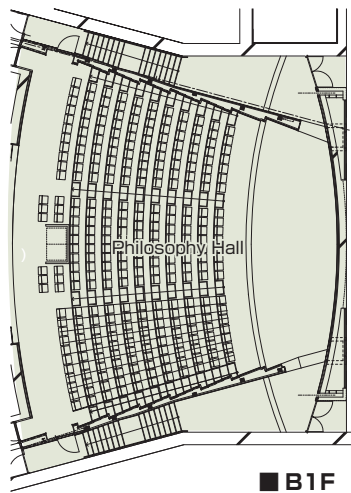

3F workshop room

4F workshop room

■ Number of seats
303 seats (Hall)

■ Traffic access
 20-min walk from Unoke Station of JR Nanao Line
 20-min drive from Kanazawa-higashi IC of Hokuriku Expressway
 5-min drive from Shiroo IC of Noto Satoyama Highway

■ Accommodation
 None

■ Restaurants/Cafes
 Coffee shop "Teoria":
 14 seats

■ Parking
 65 vehicles

■ Remarks
 None

■ B1F

Floor plan

■ 3F

■ 4F

4F workshop room

3F workshop room (Japanese style)

■ Convention site

Site name	Floor	Area(m ²)	Width × Depth (m) (m)	Ceiling height(m)	Capacity (persons)					Remarks
					Fixed seats	School	Theater	Seated	Buffet	
Philosophy Hall	B1	302		5	303					Stage: 62m ² , Auditorium: 240m ²
4F workshop room	4	55		2.5						Tables and chairs (40 chairs)
3F workshop room (Japanese style)	3	40		2.5						

Width × Depth and the floor area may not match depending on the shape of the room.