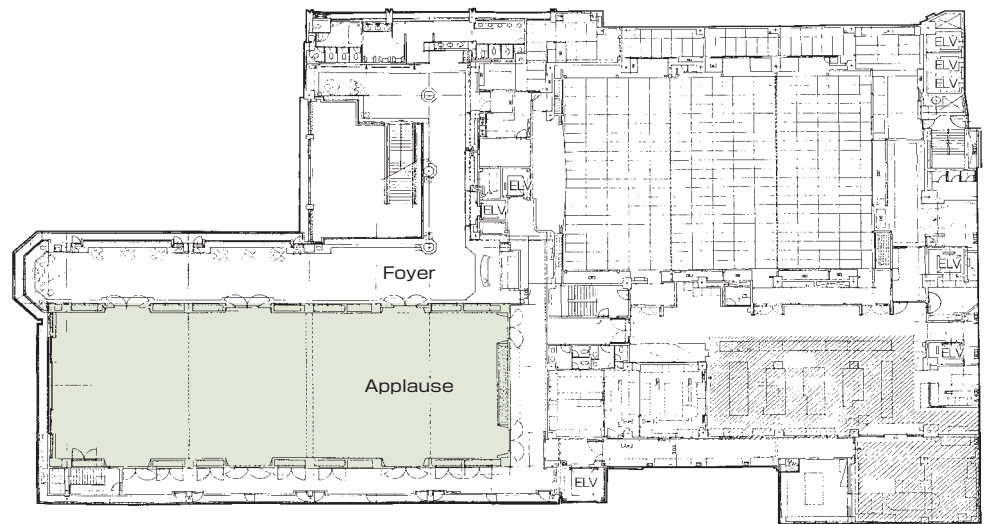

■ Restaurants/Cafés
 • Karaoke lounge "London Club": 80 seats
 • Lobby lounge "Marco Polo": 32 seats

■ Parking
 150 vehicles (free)

■ Remarks
 None

Floor plan

■ 2F

■ Convention site

Site name	Floor	Area(m ²)	Width × Depth (m) (m)	Ceiling height(m)	Capacity (persons)					Remarks
					Fixed seats	School	Theater	Seated	Buffet	
Applause	2	550	35.0 × 14.0	7.0	—	500	700	250	600	The space can be partitioned into three rooms.

Width × Depth and the floor area may not match depending on the shape of the room.